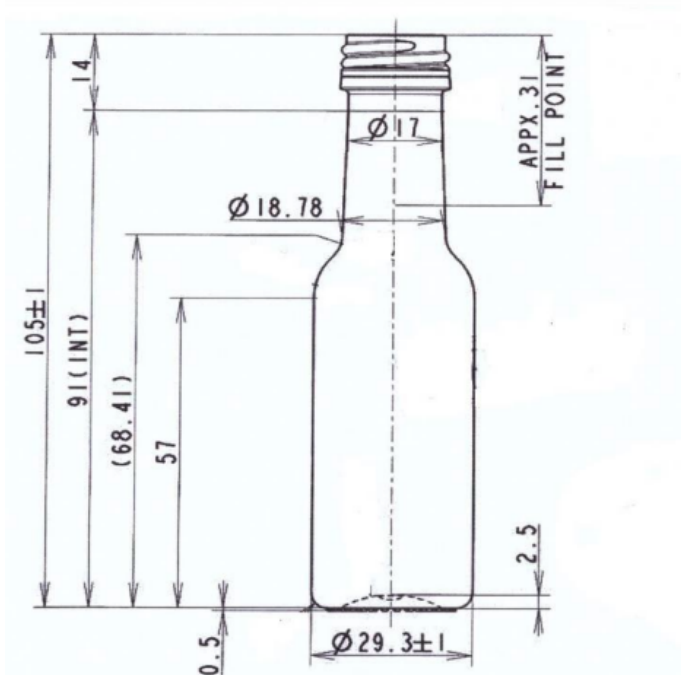

Cooper 38

Request Sample

General info

Item no. (SKU):	LS1133008115-1
Family / Range:	Cooper
Capacity:	38ml
Neck:	20 ROPP
Weight:	9
Shape:	Round
Material:	PET / RPET
Colour:	All Colours Available
Print Areas:	N/A
Country of Origin:	Lithuania

Packaging Info

Packed in Boxes

Box Dimensions (mm):	594 x 394 x 448
Quantity per box (pcs):	910
Boxes per pallet (pcs):	20
Quantity per pallet (pcs):	18200
Net weight (kg):	98
Gross weight (kg):	106
Pallet height (mm):	2400